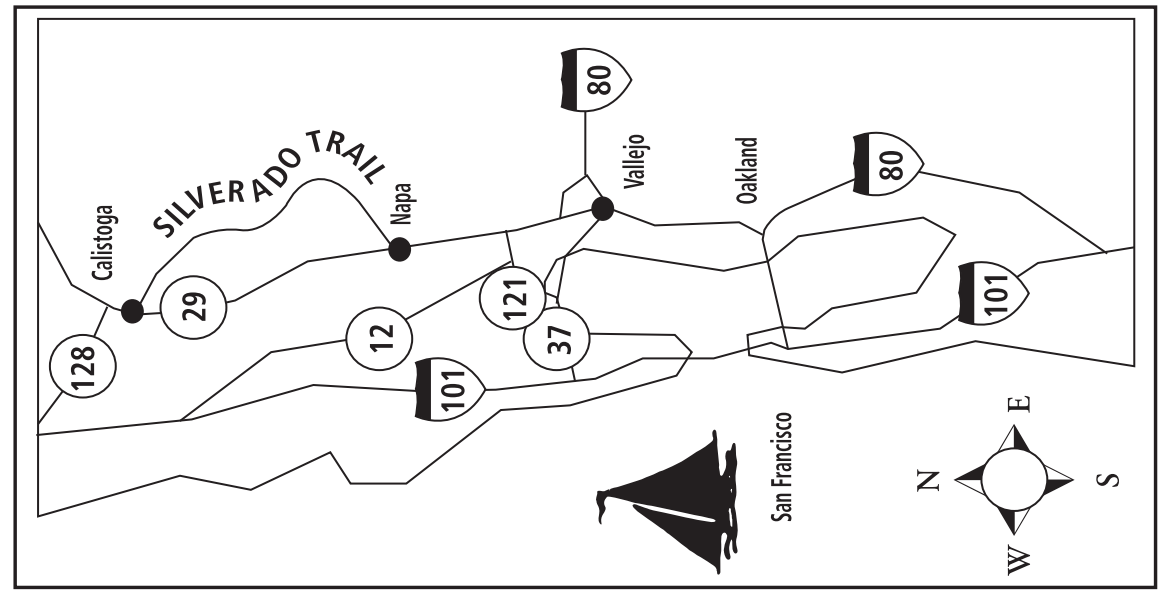

RUTHERFORD

ANGWIN

CAISTOGA

ST. HELENA

YOUNTVILLE

RUTHERFORD

 = REGULARLY SCHEDULED TOURS
 = DOG FRIENDLY

 = FARM
 = GOLF COURSE

 = FOOD
 = LODGING

Silverado Trail

WINERIES ASSOCIATION
NAPA VALLEY

The Road Less Traveled...

CALISTOGA

<http://www.silveradotrail.com>